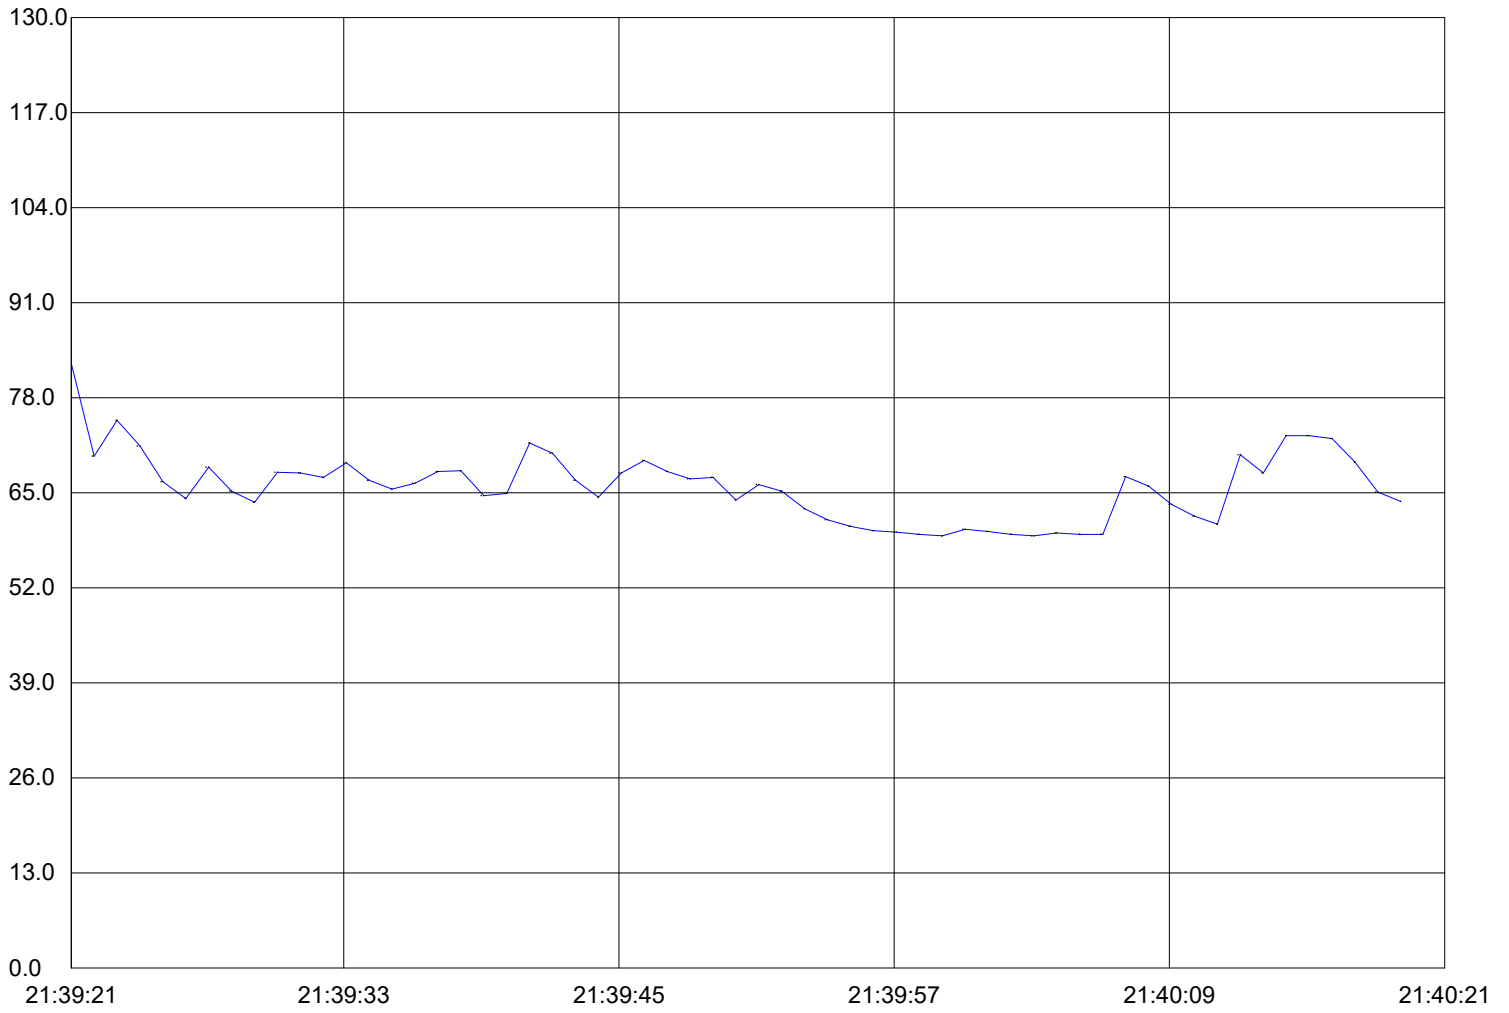

Standard Sound Level Meter RealTime Graph
Time: 2019-4-27 12:41:58

Start Time: 23-04-2019,21:39:21
Maxnum: 82.70 23-04-2019,21:39:21
Minnum: 59.10 23-04-2019,21:39:59
Sample Rate: 1.00
Average: 65.79