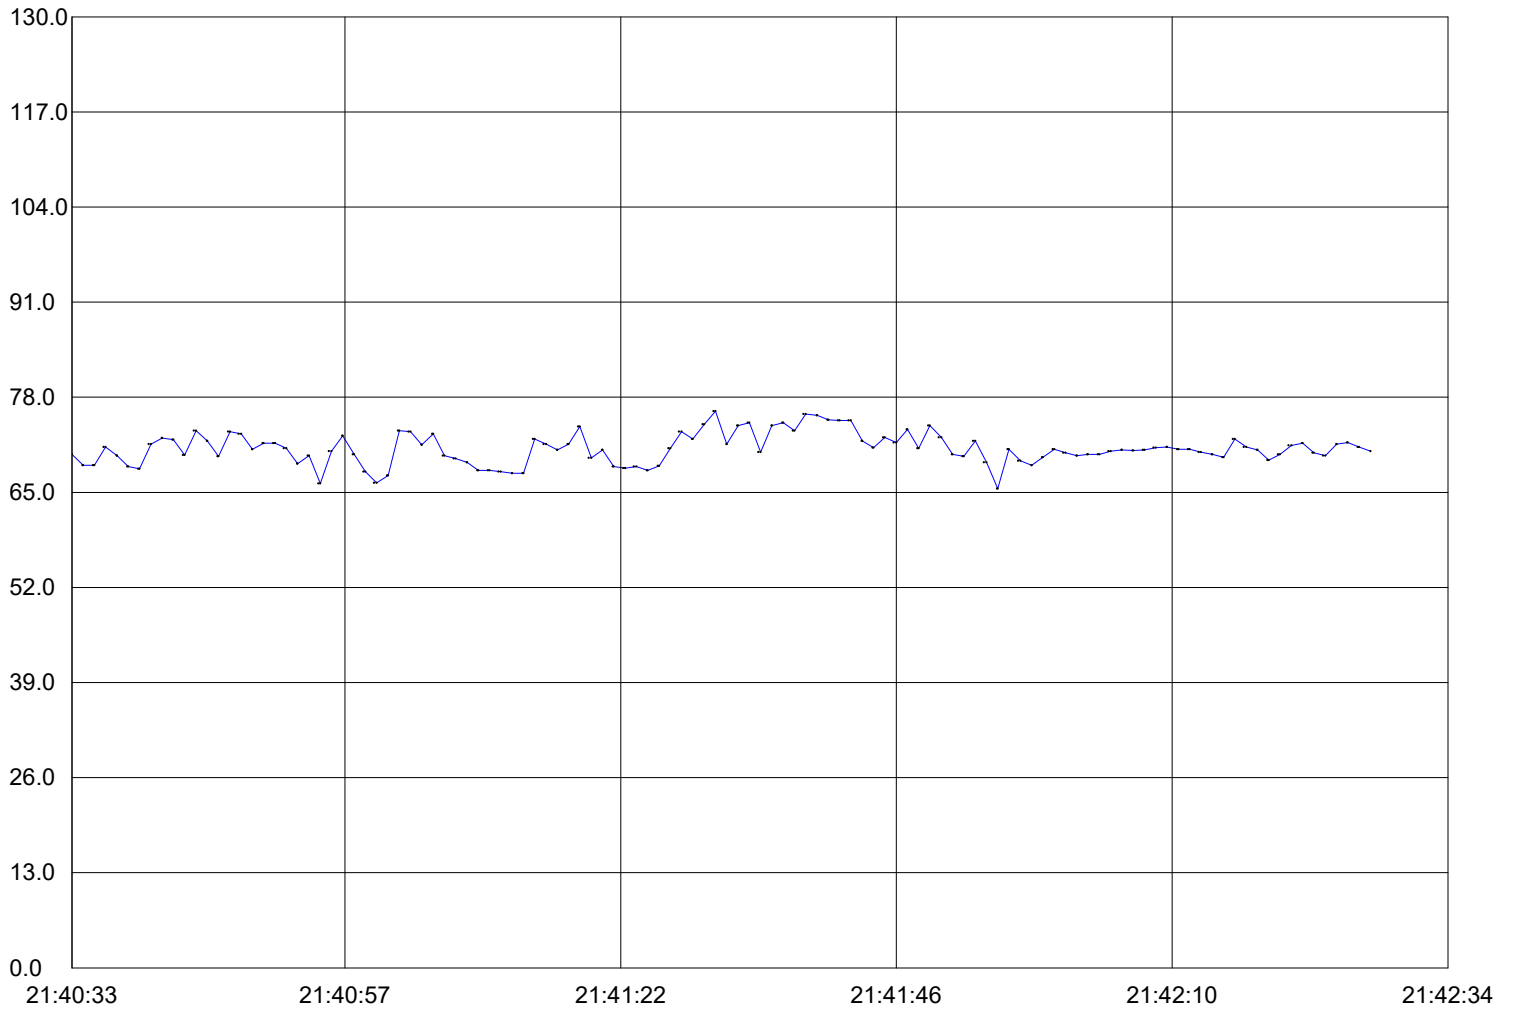

Standard Sound Level Meter RealTime Graph
Time: 2019-4-27 12:49:1

Start Time: 23-04-2019,21:40:33
Maxnum: 76.10 23-04-2019,21:41:30
Minnum: 65.50 23-04-2019,21:41:55
Sample Rate: 1.00
Average: 70.96