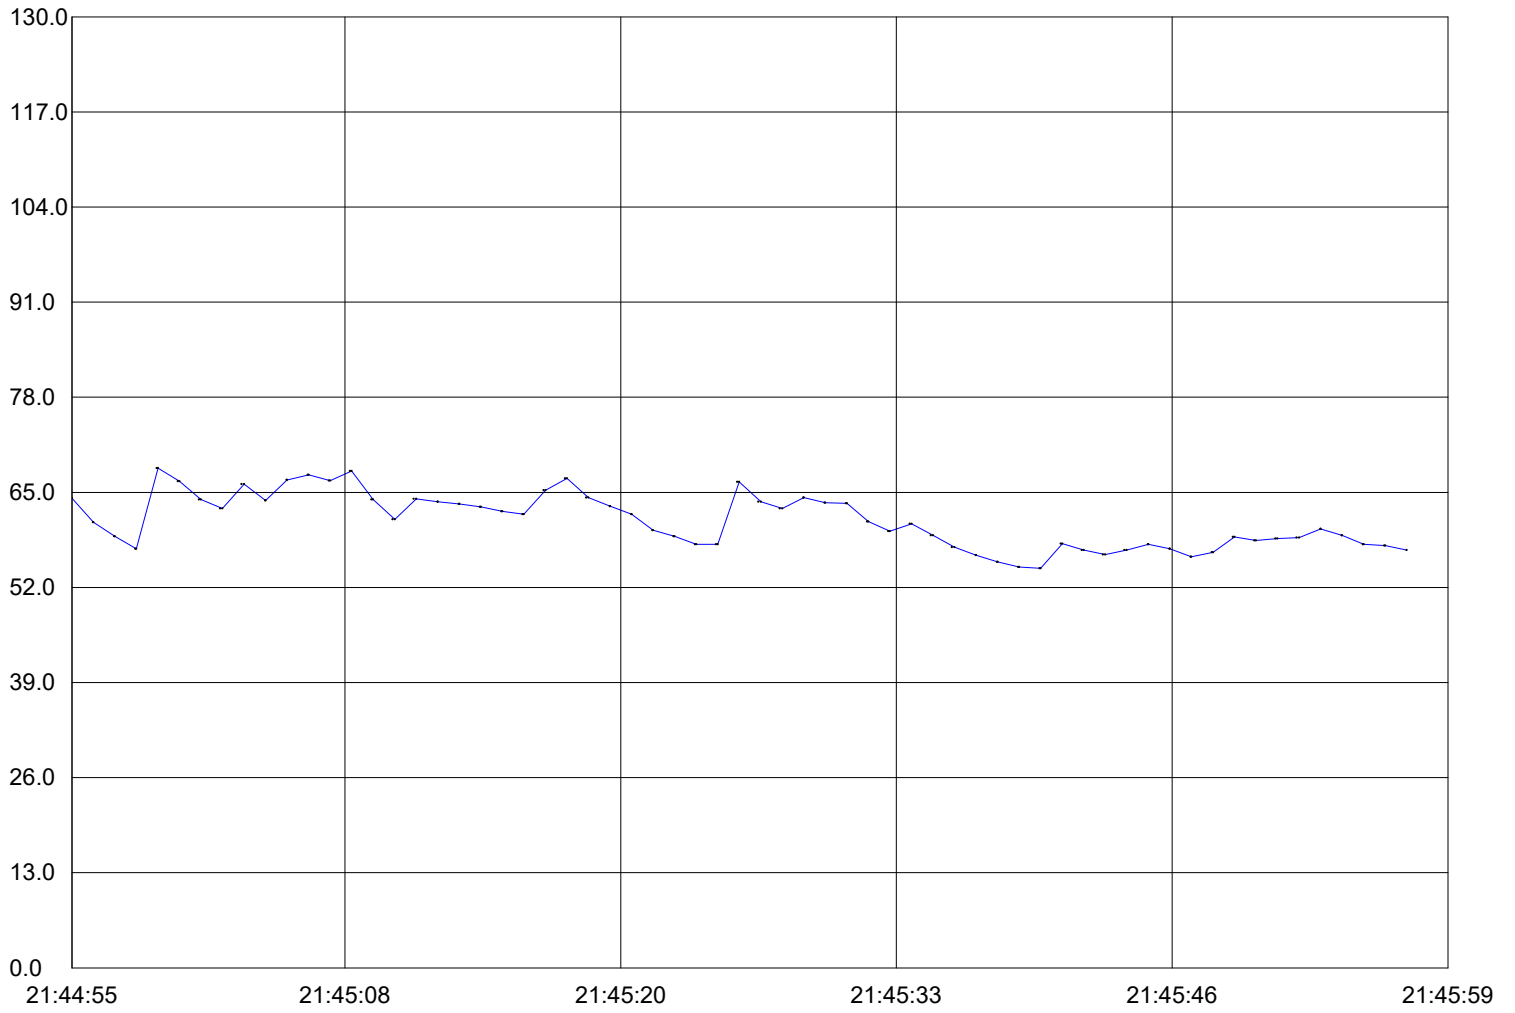

Standard Sound Level Meter RealTime Graph
Time: 2019-4-27 12:49:15

Start Time: 23-04-2019,21:44:55
Maxnum: 68.30 23-04-2019,21:44:59
Minnun: 54.60 23-04-2019,21:45:40
Sample Rate: 1.00
Average: 61.09