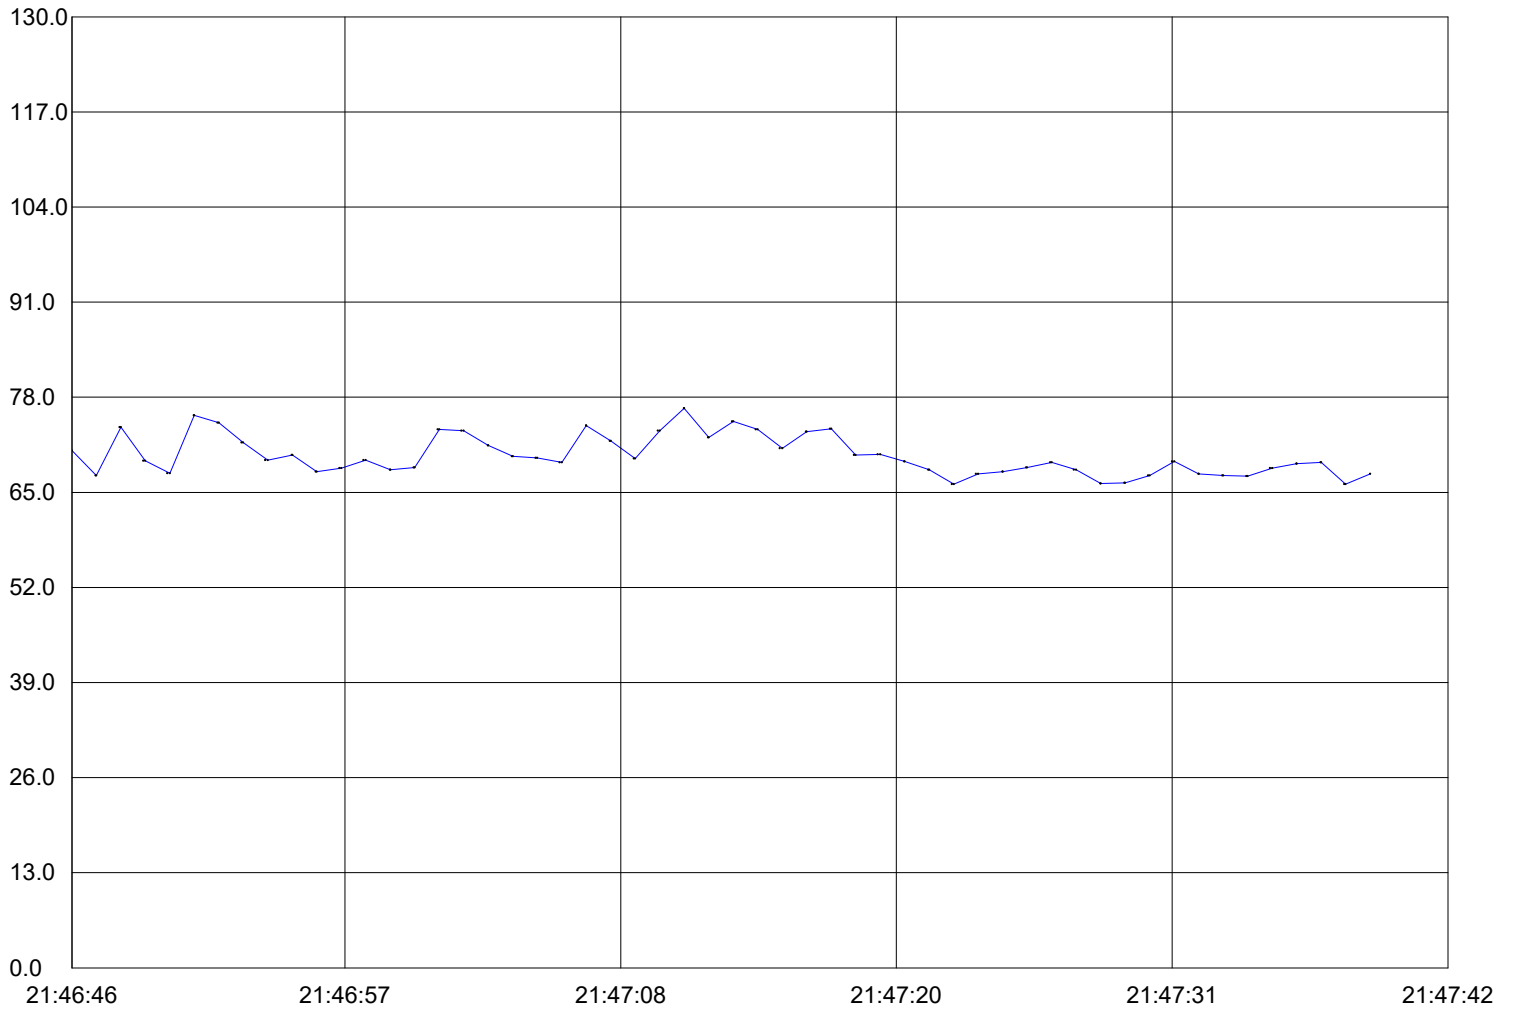

Standard Sound Level Meter RealTime Graph
Time: 2019-4-27 12:48:40

Start Time: 23-04-2019,21:46:46
Maxnum: 76.50 23-04-2019,21:47:11
Minnun: 66.10 23-04-2019,21:47:22
Sample Rate: 1.00
Average: 69.98