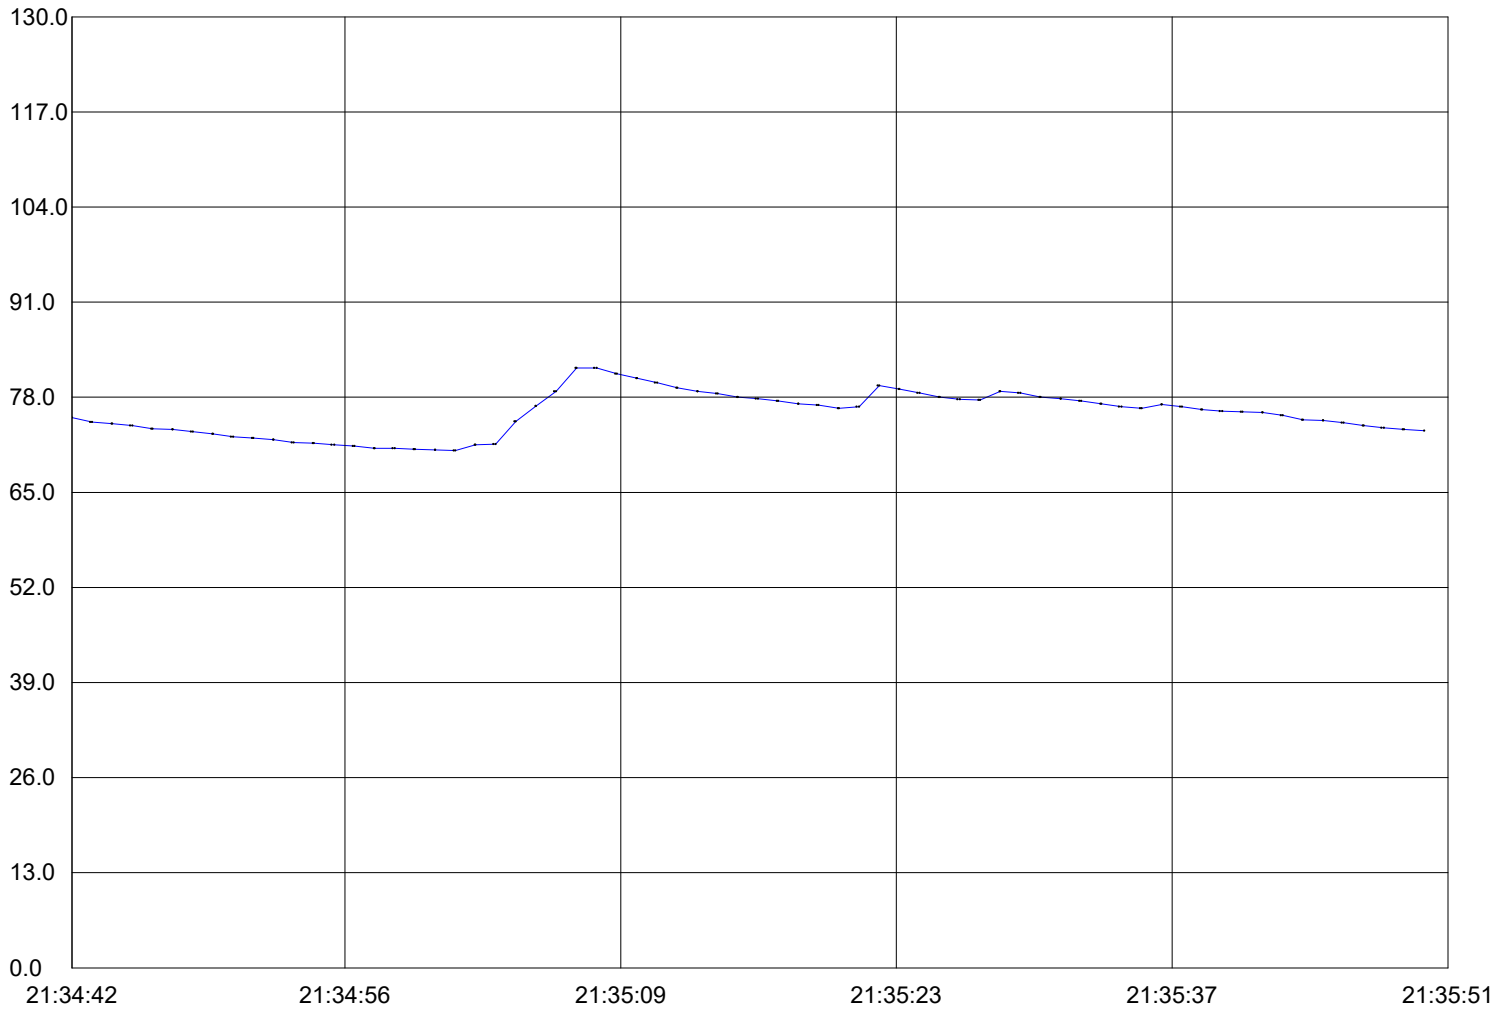

Standard Sound Level Meter RealTime Graph
Time: 2019-4-30 21:5:42

Start Time: 29-04-2019,21:34:42
Maxnum: 82.00 29-04-2019,21:35:07
Minnun: 70.70 29-04-2019,21:35:01
Sample Rate: 1.00
Average: 75.74