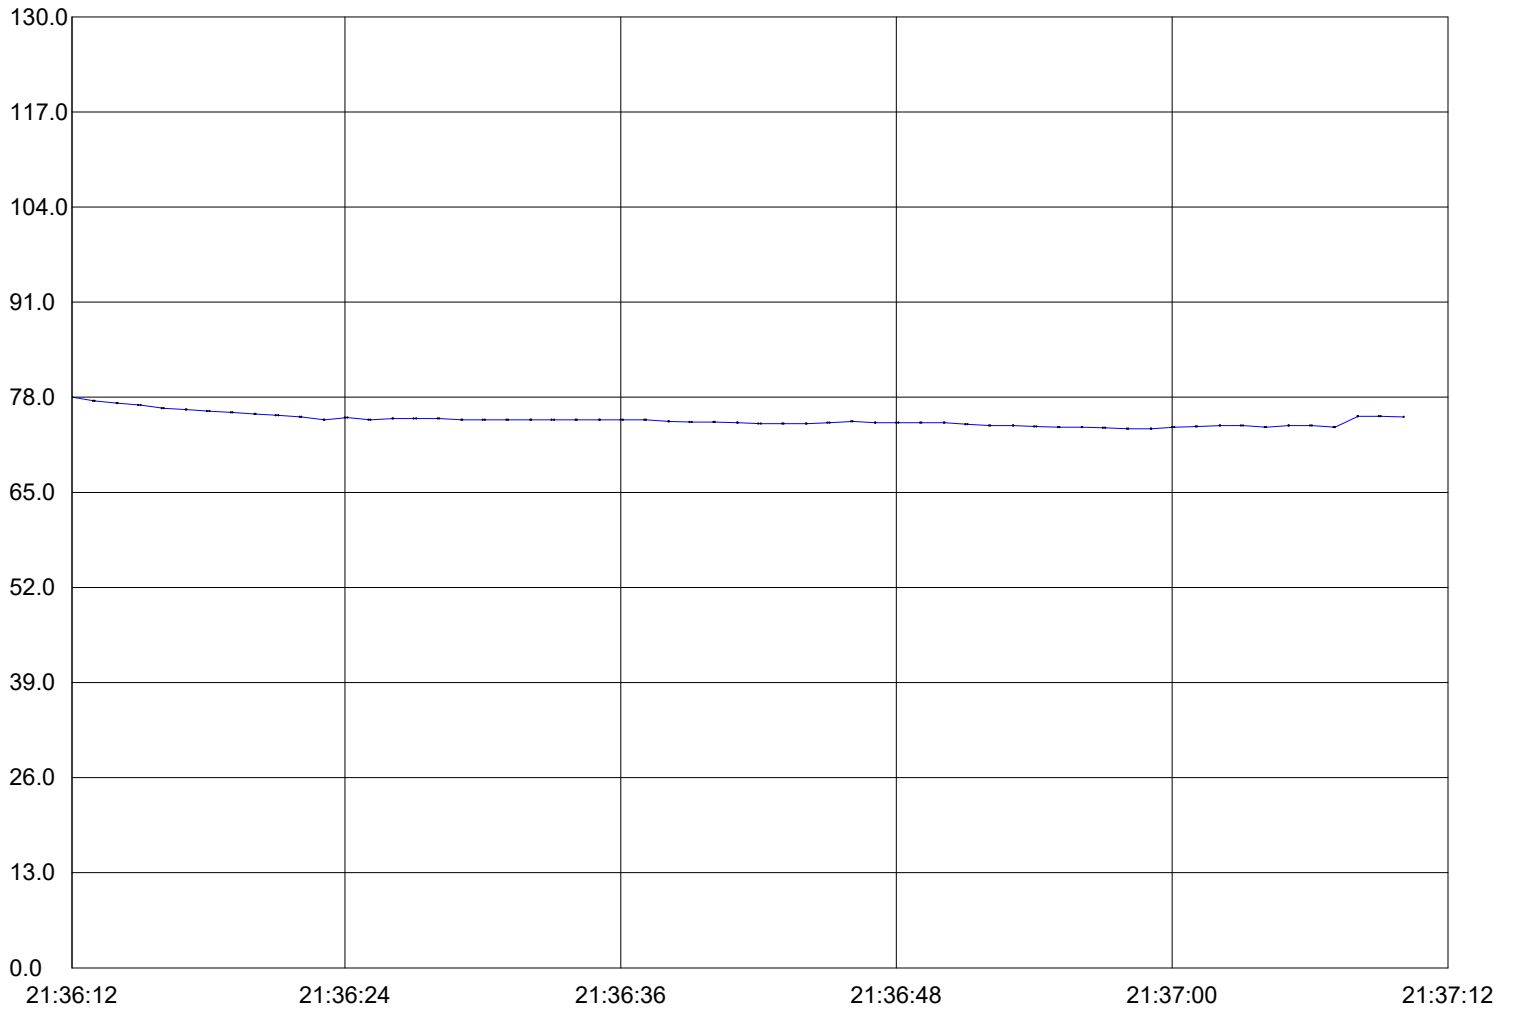

Standard Sound Level Meter RealTime Graph
Time: 2019-4-30 21:6:7

Start Time: 29-04-2019,21:36:12
Maxnum: 78.00 29-04-2019,21:36:12
Minnun: 73.70 29-04-2019,21:36:58
Sample Rate: 1.00
Average: 74.88