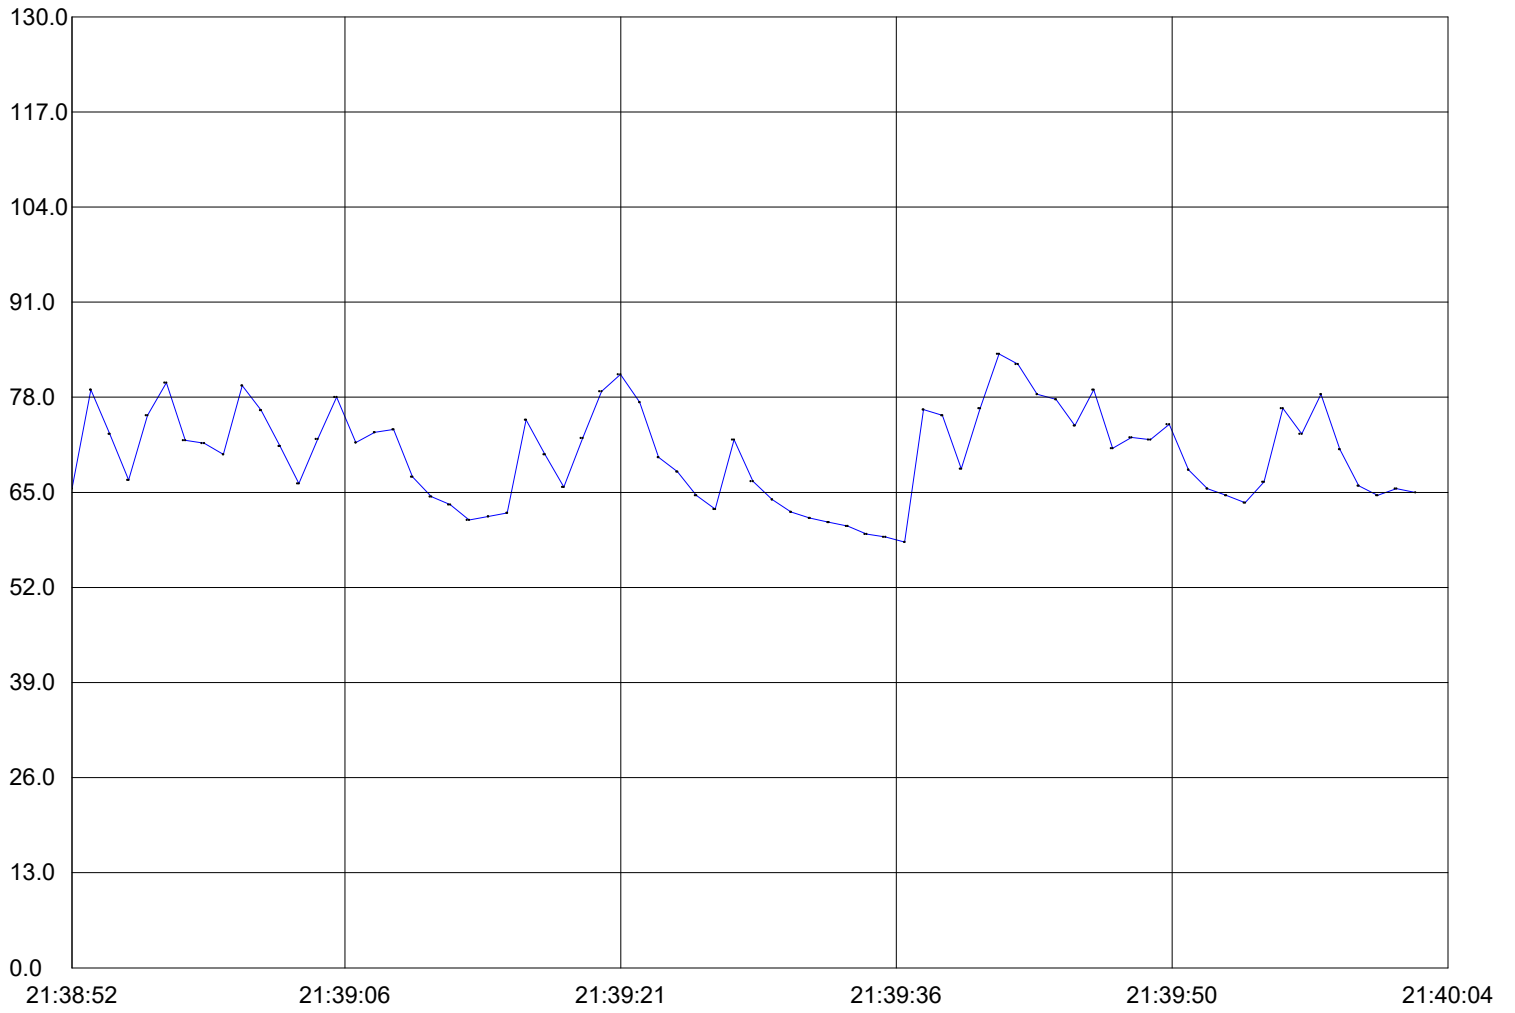

Standard Sound Level Meter RealTime Graph
Time: 2019-4-30 21:6:19

Start Time: 29-04-2019,21:38:52
Maxnum: 83.90 29-04-2019,21:39:41
Minnun: 58.20 29-04-2019,21:39:36
Sample Rate: 1.00
Average: 70.21