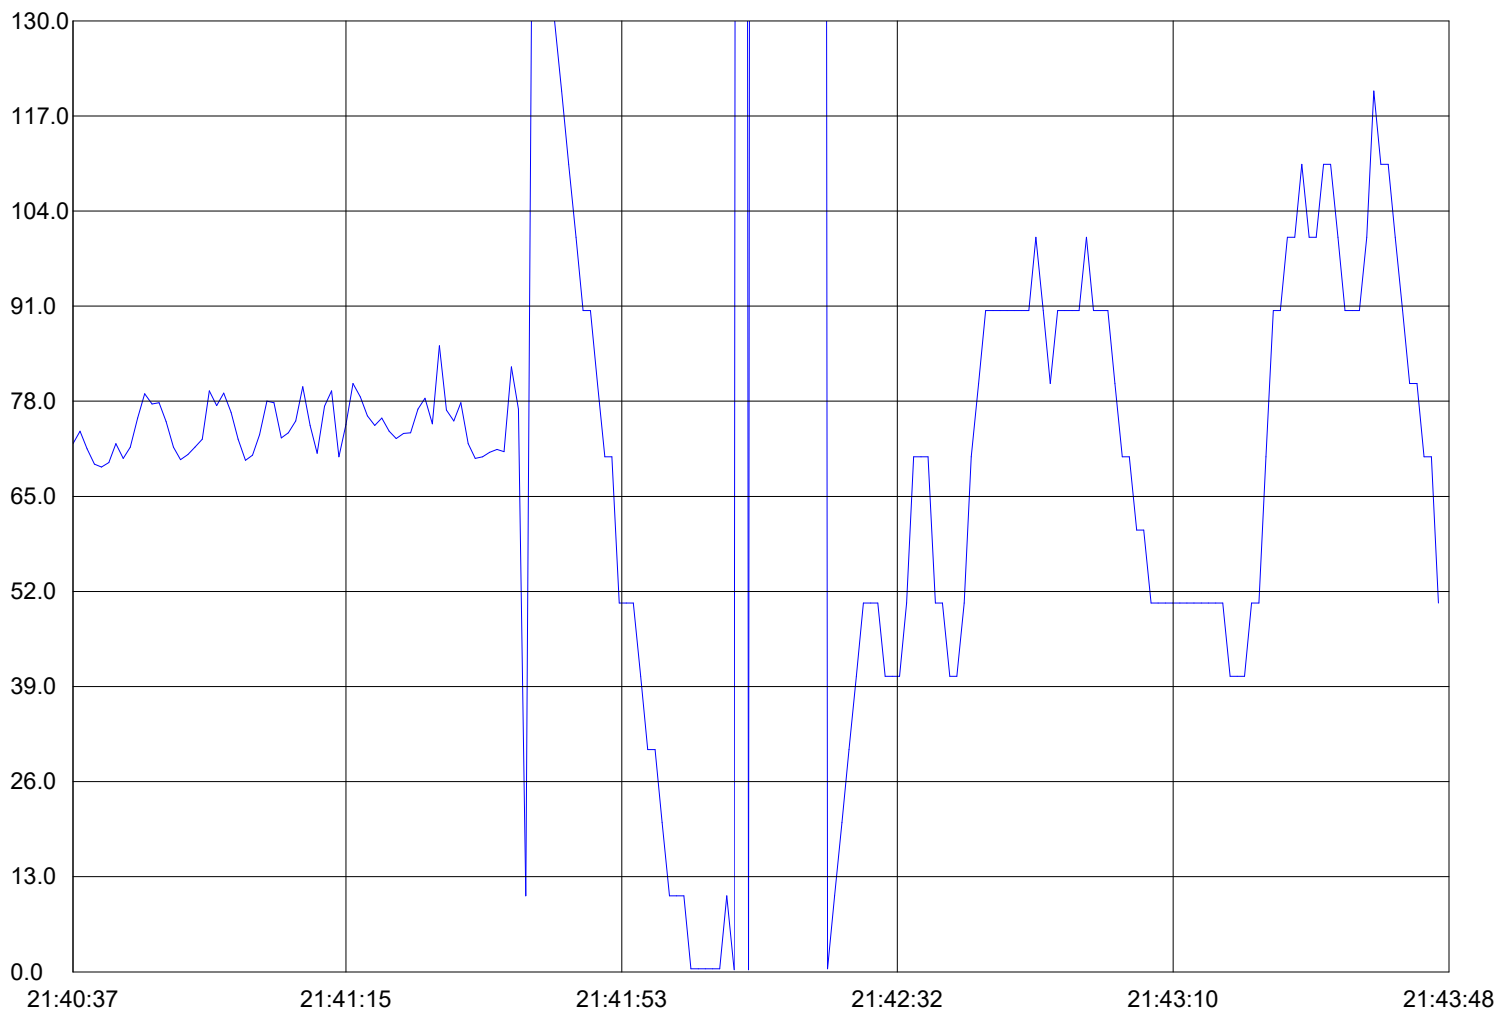

Standard Sound Level Meter RealTime Graph

Time: 2019-4-30 21:6:30

Start Time: 29-04-2019,21:40:37  
Maxnum: 990.40 29-04-2019,21:42:10  
Minnum: 0.30 29-04-2019,21:42:09  
Sample Rate: 1.00  
Average: 122.03